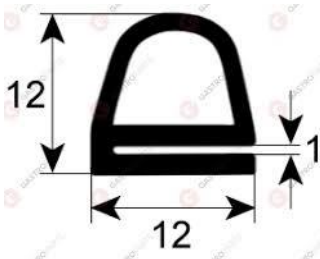

0224-850552 / 0031 224 85 05 52 (international)

info@klimaat-totaal.nl

AMBASSADE PRODUCTS

AMBASSADE PROFILE DOORSEAL DEURRUBBER TÜRDICHTUNG JOINT

BRAND	MODEL	CHECK PRODUCT
Ambassade	2211 profile W 470mm L 590mm external size	Check product
Ambassade	doorseal L 220mm with 2 mounting clip	Check product
Ambassade	door seal L 380mm W 220mm 4-sided 4 clips	Check product
Ambassade	door seal L 385mm W 360mm 4-sided with hook	Check product
Ambassade	door seal L 400mm W 290mm 3-sided mounting clip	Check product
Ambassade	doorseal L 410mm W 230mm 3-sided long 4 clips	Check product
Ambassade	doorseal L 420mm W 315mm 4-sided with hook	Check product
Ambassade	doorseal L 460mm W 405mm 4-sided with clip	Check product
Ambassade	doorseal L 505mm W 405mm 4-sided 4 clips	Check product
Ambassade	doorseal L 515mm W 290mm 3-sided with clip	Check product
Ambassade	doorseal L 545mm W 245mm 3-sided with clip	Check product
Ambassade	doorseal L 580mm W 390mm 4-sided with clip	Check product
Ambassade	doorseal L 590mm W 230mm 3-sided with clip	Check product
Ambassade	doorseal L 600mm W 290mm 3-sided with clip	Check product
Ambassade	doorseal L 680mm W 580mm 4-sided with clip	Check product
Ambassade	doorseal L 875mm with 2 mounting clips	Check product
Ambassade	doorseal L 930mm W 565mm 4-sided with 5 clips	Check product