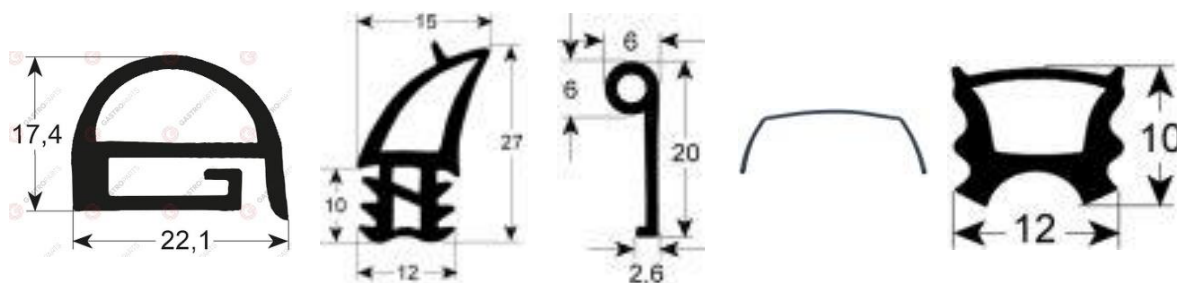

AMATIS PRODUCTS

AMATIS PROFILE DOORSEAL DEURRUBBER TÜRDICHTUNG JOINT PORTE

| BRAND | MODEL | CHECK PRODUCT |
|--------|--|-------------------------------|
| Amatis | 2270 profile W 775mm L 1300mm external size | Check product |
| Amatis | 2270 profile W 775mm L 705mm external size | Check product |
| Amatis | 2729 profile W 620mm L 490mm external size | Check product |
| Amatis | 2996W profile 485mm L 620mm outer plug size | Check product |
| Amatis | door seal L 1050mm W 6mm H 20mm | Check product |
| Amatis | door seal L 220mm with 2 mounting clips | Check product |
| Amatis | door seal L 410mm W 230mm with 4 mounting clip | Check product |
| Amatis | door seal L 430mm W 330mm with 8 mounting clip | Check product |
| Amatis | door seal L 625mm W 21mm | Check product |
| Amatis | door seal L 875mm with 2 mounting clips | Check product |
| Amatis | door seal W 680mm H 330mm type since 03/2013 | Check product |
| Amatis | door seal W 680mm L 330mm type until 03/2013 | Check product |
| Amatis | door seal L 555mm W 395mm for dishwasher | Check product |