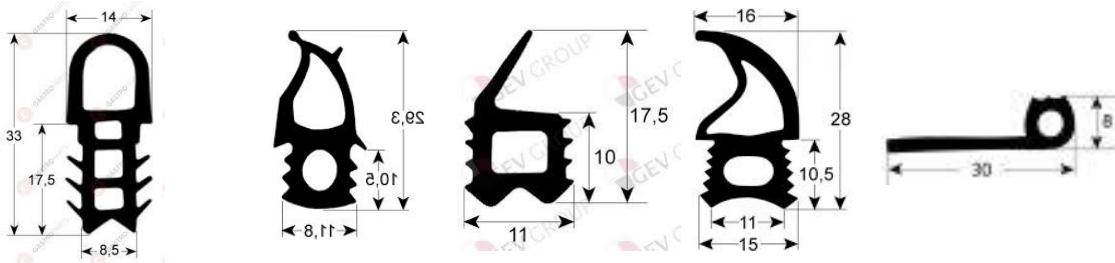

ALTOSHAAM PRODUCTS

ALTOSHAAM PROFILE DOORSEAL DEURRUBBER TÜRDICHTUNG JOINT

BRAND	MODEL	CHECK PRODUCT
Altoshaam	2060 profile W 420mm L 475mm external size	Check product
Altoshaam	2708 profile W 385mm L 545mm external size	Check product
Altoshaam	2708 profile W 495mm L 710mm external size	Check product
Altoshaam	2708 profile W 500mm L 730mm external size	Check product
Altoshaam	2708 profile W 530mm L 570mm external size	Check product
Altoshaam	2708 profile W 545mm L 590mm external size	Check product
Altoshaam	2708 profile W 560mm L 780mm external size	Check product
Altoshaam	2758 door seal profile W 561mm L 623mm 4 holes	Check product
Altoshaam	2758 profile W 420mm L 562mm 4 holes	Check product
Altoshaam	2758 profile W 420mm L 716mm 4 holes	Check product
Altoshaam	2758 profile W 622mm L 716mm 4 holes	Check product
Altoshaam	2758 profile W 700mm L 1030mm 4 holes	Check product
Altoshaam	2949 profile L 3000mm	Check product
Altoshaam	AltoShaam door seal L 1138mm W 529mm	Check product
Altoshaam	door seal profile W 698mm L 1543mm 4 holes	Check product